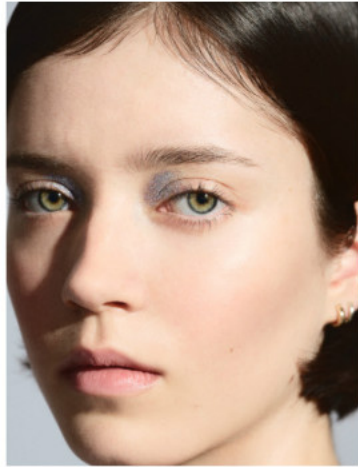

ANTWERP based model **ASTER** uses **ART** as an outlet for her emotions
WRITING, DRAWING, PAINTING playing the **PIANO**

HEIGHT 176 cm, **BUST** 78 cm, **WAIST** 60 cm,
HIPS 90 cm, **SHOE** 39.5, **HAIR** dark brown