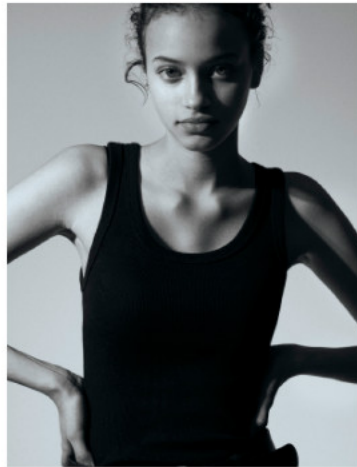

Ulla  
models

**TESSA** is our **DUTCH** and **SURINAMESE** new face  
she likes to keep a **CLOSE CONNECTION** to her **PARENTS** and **FRIENDS**

**TESSA** embraces a **POSITIVE** mindset and **FLOWS** towards  
**METROPOLITAN** cities

**HEIGHT** 173 cm, **BUST** 77 cm, **WAIST** 60 cm,  
**HIPS** 88 cm, **SHOE** 38, **HAIR** brown

**TESSA** *Baartman*

Ulla  
models